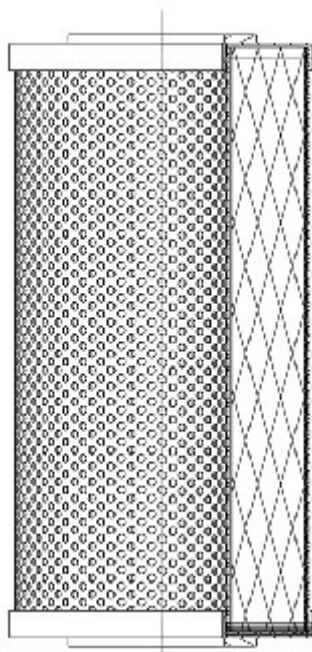

Buy Big, Save Big! - www.bigfilterstore.com - 866-673-0345

Technical Data for Big Filter #: BFS-DB4DB

[Click to view stock, pricing and volume discount information](#)

Filter Type Details

Part Type: Hydraulic
Filter Type: Return Line
Media: Cellulose
Seal Material:
Fluid Type: HH / HL / HM / HV
Flow Direction: Outside-In

Dimensions (Inches)

Height: 2.01
O.D. Top: 5.99 **O.D. Bottom:** 5.99
I.D. Top: 3.5 **I.D. Bottom:** 3.5
Weight (lbs): 1.396

Rating

Micron 1: 10 **Beta Ratio 1:** 2/10
Micron 2: **Beta Ratio 2:**
Flow Rate (GPM): **Capacity (gr):**
Collapse Pressure (psi): 58 **Burst Pressure (psi)**
Filter area (sq in): 409

Misc. Information

Thread Type:
Thread Size (in):
By-pass: No
Handle: No
Wrap: Yes

Contact Information

Big Filter Inc.
 162 Kerr Dr.
 Sault Ste. Marie, ON
 P6A 5H9
 Canada

Big Filter Inc.
 605 Ridge St, #144
 Sault Ste. Marie, MI
 49783
 USA