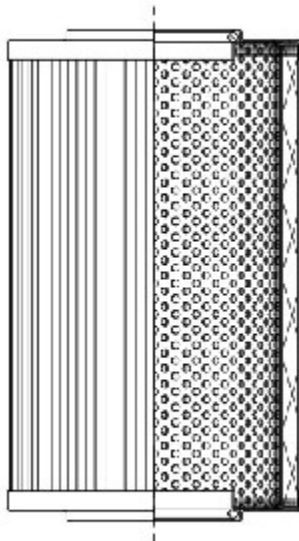

Buy Big, Save Big! - www.bigfilterstore.com - 866-673-0345

Technical Data for Big Filter #: BFS-DB4FA

[Click to view stock, pricing and volume discount information](#)

Filter Type Details

Part Type: Hydraulic
Filter Type: Return Line
Media: Cellulose
Seal Material: Viton
Fluid Type: HH / HL / HM / HV
Flow Direction: Outside-In

Dimensions (Inches)

Height: 7.5
O.D. Top: 4.49 **O.D. Bottom:** 4.49
I.D. Top: 2.4 **I.D. Bottom:** 2.4
Weight (lbs): 3.475

Rating

Micron 1: 5 **Beta Ratio 1:** 2/5
Micron 2: **Beta Ratio 2:**
Flow Rate (GPM): **Capacity (gr):**
Collapse Pressure (psi): 145 **Burst Pressure (psi)**
Filter area (sq in): 461

Misc. Information

Thread Type:
Thread Size (in):
By-pass: No
Handle: No
Wrap: No

Contact Information

Big Filter Inc.
162 Kerr Dr.
Sault Ste. Marie, ON
P6A 5H9
Canada

Big Filter Inc.
605 Ridge St, #144
Sault Ste. Marie, MI
49783
USA