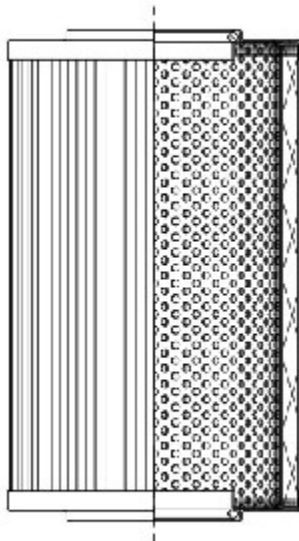

Buy Big, Save Big! - www.bigfilterstore.com - 866-673-0345

Technical Data for Big Filter #: BFS-DB4FD

[Click to view stock, pricing and volume discount information](#)

Filter Type Details

Part Type: Hydraulic
Filter Type: Return Line
Media: Cellulose
Seal Material: Viton
Fluid Type: HH / HL / HM / HV
Flow Direction: Outside-In

Dimensions (Inches)

Height: 7.5
O.D. Top: 4.49 **O.D. Bottom:** 4.49
I.D. Top: 2.4 **I.D. Bottom:** 2.4
Weight (lbs): 3.475

Rating

Micron 1: 40 **Beta Ratio 1:** 2/40
Micron 2: **Beta Ratio 2:** **Capacity (gr):** **Burst Pressure (psi)**
Flow Rate (GPM): **Collapse Pressure (psi):** 145
Filter area (sq in): 461

Misc. Information

Thread Type: **Thread Size (in):** **By-pass:** No
Handle: No
Wrap: No

Contact Information

Big Filter Inc.
162 Kerr Dr.
Sault Ste. Marie, ON
P6A 5H9
Canada

Big Filter Inc.
605 Ridge St, #144
Sault Ste. Marie, MI
49783
USA