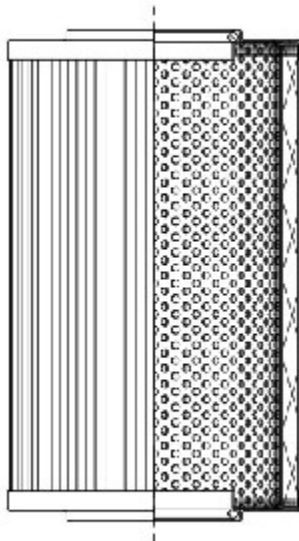

Buy Big, Save Big! - www.bigfilterstore.com - 866-673-0345

Technical Data for Big Filter #: BFS-DB4FE

[Click to view stock, pricing and volume discount information](#)

Filter Type Details

Part Type: Hydraulic
Filter Type: Return Line
Media: Wire Mesh
Seal Material: Viton
Fluid Type: HH / HL / HM / HV
Flow Direction: Outside-In

Dimensions (Inches)

Height: 7.5
O.D. Top: 4.49 **O.D. Bottom:** 4.49
I.D. Top: 2.4 **I.D. Bottom:** 2.4
Weight (lbs): 3.475

Rating

Micron 1: 74
Micron 2:
Flow Rate (GPM):
Collapse Pressure (psi): 145
Filter area (sq in): 328

Beta Ratio 1:
Beta Ratio 2:
Capacity (gr):
Burst Pressure (psi)

Misc. Information

Thread Type:
Thread Size (in):
By-pass: No
Handle: No
Wrap: No

Contact Information

Big Filter Inc.
162 Kerr Dr.
Sault Ste. Marie, ON
P6A 5H9
Canada