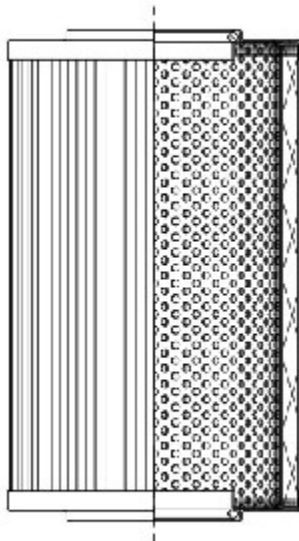

Buy Big, Save Big! - www.bigfilterstore.com - 866-673-0345

Technical Data for Big Filter #: BFS-DB501

[Click to view stock, pricing and volume discount information](#)

Filter Type Details

Part Type: Hydraulic
Filter Type: Return Line
Media: Wire Mesh
Seal Material: Viton
Fluid Type: HH / HL / HM / HV
Flow Direction: Outside-In

Dimensions (Inches)

Height: 7.5
O.D. Top: 4.49 **O.D. Bottom:** 4.49
I.D. Top: 2.4 **I.D. Bottom:** 2.4
Weight (lbs): 3.475

Rating

Micron 1: 190
Micron 2:
Flow Rate (GPM):
Collapse Pressure (psi): 145
Filter area (sq in): 328
Beta Ratio 1:
Beta Ratio 2:
Capacity (gr):
Burst Pressure (psi)

Misc. Information

Thread Type:
Thread Size (in):
By-pass: No
Handle: No
Wrap: No

Contact Information

Big Filter Inc.
162 Kerr Dr.
Sault Ste. Marie, ON
P6A 5H9
Canada

Big Filter Inc.
605 Ridge St, #144
Sault Ste. Marie, MI
49783
USA