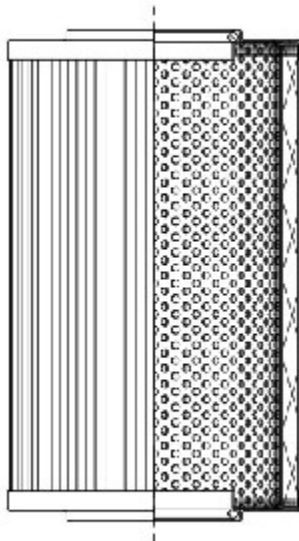

Buy Big, Save Big! - www.bigfilterstore.com - 866-673-0345

Technical Data for Big Filter #: BFS-DB502

[Click to view stock, pricing and volume discount information](#)

Filter Type Details

Part Type: Hydraulic
Filter Type: Return Line
Media: Wire Mesh
Seal Material: Viton
Fluid Type: HH / HL / HM / HV
Flow Direction: Outside-In

Dimensions (Inches)

Height: 7.5
O.D. Top: 4.49 **O.D. Bottom:** 4.49
I.D. Top: 2.4 **I.D. Bottom:** 2.4
Weight (lbs): 3.475

Rating

Micron 1: 230
Micron 2:
Flow Rate (GPM):
Collapse Pressure (psi): 145
Filter area (sq in): 328

Beta Ratio 1:
Beta Ratio 2:
Capacity (gr):
Burst Pressure (psi)

Misc. Information

Thread Type:
Thread Size (in):
By-pass: No
Handle: No
Wrap: No

Contact Information

Big Filter Inc.
162 Kerr Dr.
Sault Ste. Marie, ON
P6A 5H9
Canada