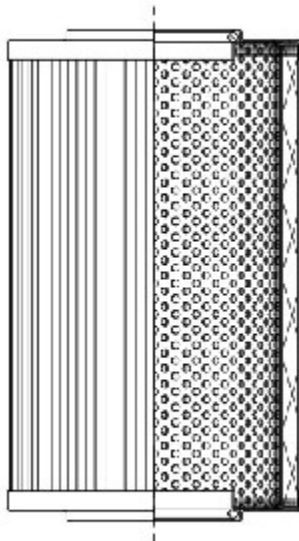

Buy Big, Save Big! - www.bigfilterstore.com - 866-673-0345

Technical Data for Big Filter #: BFS-DB503

[Click to view stock, pricing and volume discount information](#)

Filter Type Details

Part Type: Hydraulic
Filter Type: Return Line
Media: Wire Mesh
Seal Material: Viton
Fluid Type: HH / HL / HM / HV
Flow Direction: Outside-In

Dimensions (Inches)

Height: 7.5
O.D. Top: 4.49 **O.D. Bottom:** 4.49
I.D. Top: 2.4 **I.D. Bottom:** 2.4
Weight (lbs): 3.475

Rating

Micron 1: 280
Micron 2:
Flow Rate (GPM):
Collapse Pressure (psi): 145
Filter area (sq in): 328

Beta Ratio 1:
Beta Ratio 2:
Capacity (gr):
Burst Pressure (psi)

Misc. Information

Thread Type:
Thread Size (in):
By-pass: No
Handle: No
Wrap: No

Contact Information

Big Filter Inc.
162 Kerr Dr.
Sault Ste. Marie, ON
P6A 5H9
Canada