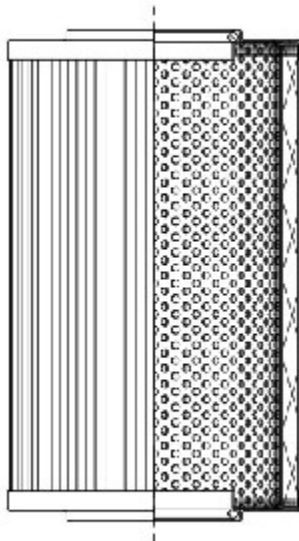

Buy Big, Save Big! - www.bigfilterstore.com - 866-673-0345

Technical Data for Big Filter #: BFS-DB504

[Click to view stock, pricing and volume discount information](#)

Filter Type Details

Part Type: Hydraulic
Filter Type: Return Line
Media: Wire Mesh
Seal Material: Viton
Fluid Type: HH / HL / HM / HV
Flow Direction: Outside-In

Dimensions (Inches)

Height: 7.5
O.D. Top: 4.49 **O.D. Bottom:** 4.49
I.D. Top: 2.4 **I.D. Bottom:** 2.4
Weight (lbs): 3.475

Rating

Micron 1: 500
Micron 2:
Flow Rate (GPM):
Collapse Pressure (psi): 145
Filter area (sq in): 328

Beta Ratio 1:
Beta Ratio 2:
Capacity (gr):
Burst Pressure (psi)

Misc. Information

Thread Type:
Thread Size (in):
By-pass: No
Handle: No
Wrap: No

Contact Information

Big Filter Inc.
162 Kerr Dr.
Sault Ste. Marie, ON
P6A 5H9
Canada