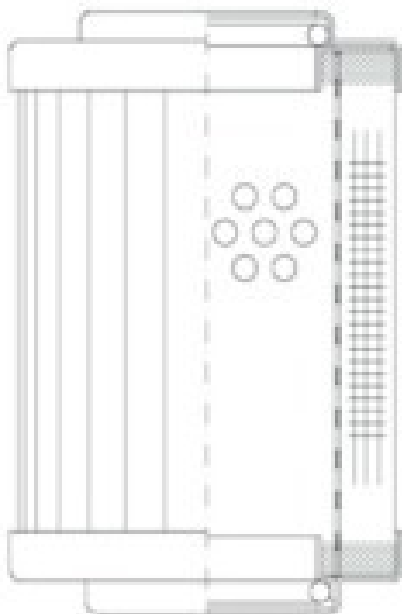

Buy Big, Save Big! - www.bigfilterstore.com - 866-673-0345

Technical Data for Big Filter #: BFS-DB50D

[Click to view stock, pricing and volume discount information](#)

Filter Type Details

Part Type: Hydraulic
Filter Type: Return Line
Media: Glass
Seal Material: Viton
Fluid Type: HH / HL / HM / HV
Flow Direction: Outside-In

Dimensions (Inches)

Height: 22.05
O.D. Top: 4.33 **O.D. Bottom:** 4.33
I.D. Top: 2.17 **I.D. Bottom:** 2.17
Weight (lbs): 5.124

Rating

Micron 1: 5 **Beta Ratio 1:** 200/5.4
Micron 2: **Beta Ratio 2:** 1000/7.7
Flow Rate (GPM): **Capacity (gr):**
Collapse Pressure (psi): 435 **Burst Pressure (psi)**
Filter area (sq in): 2133

Misc. Information

Thread Type:
Thread Size (in):
By-pass: No
Handle: No
Wrap: No

Contact Information

Big Filter Inc.
162 Kerr Dr.
Sault Ste. Marie, ON
P6A 5H9
Canada

Big Filter Inc.
605 Ridge St, #144
Sault Ste. Marie, MI
49783
USA