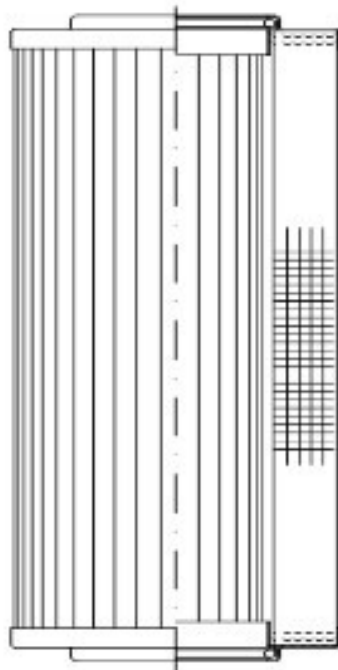

Buy Big, Save Big! - www.bigfilterstore.com - 866-673-0345

Technical Data for Big Filter #: BFS-DC5C0

[Click to view stock, pricing and volume discount information](#)

Filter Type Details

Part Type: Hydraulic
Filter Type: Pressure Line
Media: Cellulose
Seal Material:
Fluid Type: HH / HL/ HM / HV
Flow Direction: Outside-In

Dimensions (Inches)

Height: 1.28
O.D. Top: 1.22 **O.D. Bottom:** 1.22
I.D. Top: 0.53 **I.D. Bottom:**
Weight (lbs): 0.3

Rating

Micron 1: 25 **Beta Ratio 1:** 2/25
Micron 2: **Beta Ratio 2:**
Flow Rate (GPM): **Capacity (gr):**
Collapse Pressure (psi):145 **Burst Pressure (psi)**
Filter area (sq in):

Misc. Information

Thread Type:
Thread Size (in):
By-pass: No
Handle: No
Wrap: No

Contact Information

Big Filter Inc.
162 Kerr Dr.
Sault Ste. Marie, ON
P6A 5H9
Canada

Big Filter Inc.
605 Ridge St, #144
Sault Ste. Marie, MI
49783
USA