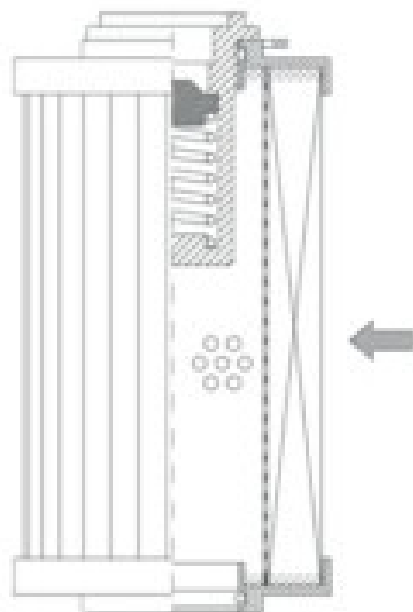

Buy Big, Save Big! - www.bigfilterstore.com - 866-673-0345

Technical Data for Big Filter #: BFS-DC5CA

[Click to view stock, pricing and volume discount information](#)

Filter Type Details

Part Type: Hydraulic
Filter Type: Return Line
Media: Cellulose
Seal Material: Viton
Fluid Type: HH / HL / HM / HV
Flow Direction: Outside-In

Dimensions (Inches)

Height: 12.42
O.D. Top: 2.76 **O.D. Bottom:** 2.76
I.D. Top: 1.6 **I.D. Bottom:**
Weight (lbs): 0.95

Rating

Micron 1: 25 **Beta Ratio 1:** 2/25
Micron 2: **Beta Ratio 2:**
Flow Rate (GPM): **Capacity (gr):**
Collapse Pressure (psi): 145 **Burst Pressure (psi)**
Filter area (sq in):

Misc. Information

Thread Type:
Thread Size (in):
By-pass: Yes
Handle: No
Wrap: No

Contact Information

Big Filter Inc.
162 Kerr Dr.
Sault Ste. Marie, ON
P6A 5H9
Canada

Big Filter Inc.
605 Ridge St, #144
Sault Ste. Marie, MI
49783
USA