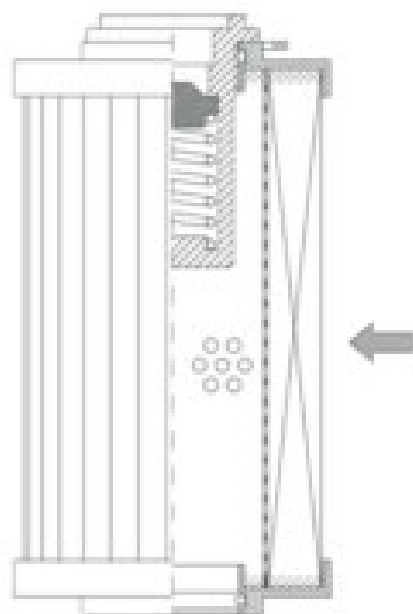

Buy Big, Save Big! - www.bigfilterstore.com - 866-673-0345

Technical Data for Big Filter #: BFS-DC5CB

[Click to view stock, pricing and volume discount information](#)

Filter Type Details

Part Type: Hydraulic
Filter Type: Return Line
Media: Glass
Seal Material: Viton
Fluid Type: HH / HL / HM / HV
Flow Direction: Outside-In

Dimensions (Inches)

Height: 12.42
O.D. Top: 2.76 **O.D. Bottom:** 2.76
I.D. Top: 1.6 **I.D. Bottom:**
Weight (lbs): 0.95

Rating

Micron 1: 5 **Beta Ratio 1:** 200/5.4
Micron 2: **Beta Ratio 2:** 1000/7.7
Flow Rate (GPM): **Capacity (gr):**
Collapse Pressure (psi): 145 **Burst Pressure (psi)**
Filter area (sq in):

Misc. Information

Thread Type:
Thread Size (in):
By-pass: Yes
Handle: No
Wrap: No

Contact Information

Big Filter Inc.
162 Kerr Dr.
Sault Ste. Marie, ON
P6A 5H9
Canada

Big Filter Inc.
605 Ridge St, #144
Sault Ste. Marie, MI
49783
USA