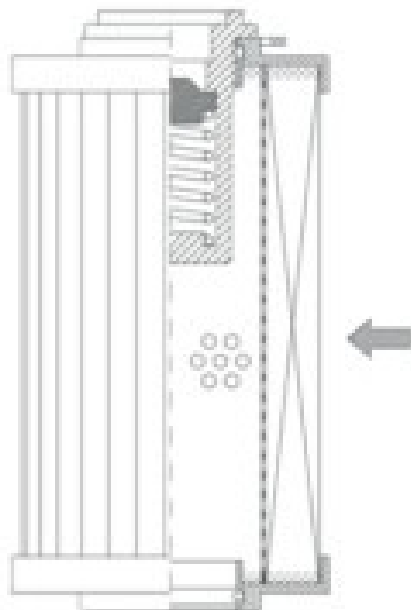

Contact Information

Big Filter Inc.
162 Kerr Dr.
Sault Ste. Marie, ON
P6A 5H9
Canada

Big Filter Inc.
605 Ridge St, #144
Sault Ste. Marie, MI
49783
USA

Toll Free: 866-673-0345
Direct: 705-255-2493

info@bigfilterstore.com
<https://www.bigfilterstore.com>