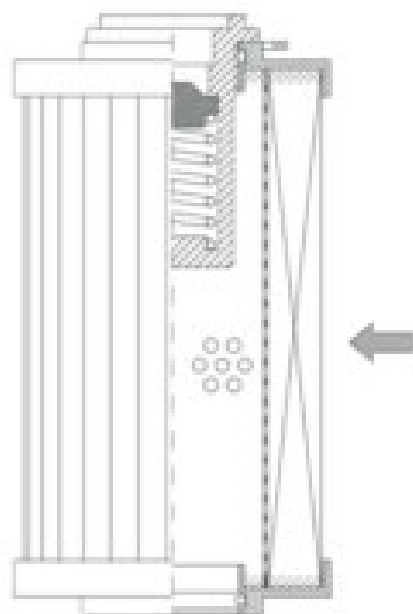

Buy Big, Save Big! - www.bigfilterstore.com - 866-673-0345

Technical Data for Big Filter #: BFS-DC5CD

[Click to view stock, pricing and volume discount information](#)

Filter Type Details

Part Type: Hydraulic
Filter Type: Return Line
Media: Glass
Seal Material: Viton
Fluid Type: HH / HL / HM / HV
Flow Direction: Outside-In

Dimensions (Inches)

Height: 12.42
O.D. Top: 2.76 **O.D. Bottom:** 2.76
I.D. Top: 1.6 **I.D. Bottom:**
Weight (lbs): 0.95

Rating

Micron 1: 15 **Beta Ratio 1:** 200/15
Micron 2: **Beta Ratio 2:** 1000/18
Flow Rate (GPM): **Capacity (gr):**
Collapse Pressure (psi): 145 **Burst Pressure (psi)**
Filter area (sq in):

Misc. Information

Thread Type:
Thread Size (in):
By-pass: Yes
Handle: No
Wrap: No

Contact Information

Big Filter Inc.
162 Kerr Dr.
Sault Ste. Marie, ON
P6A 5H9
Canada

Big Filter Inc.
605 Ridge St, #144
Sault Ste. Marie, MI
49783
USA