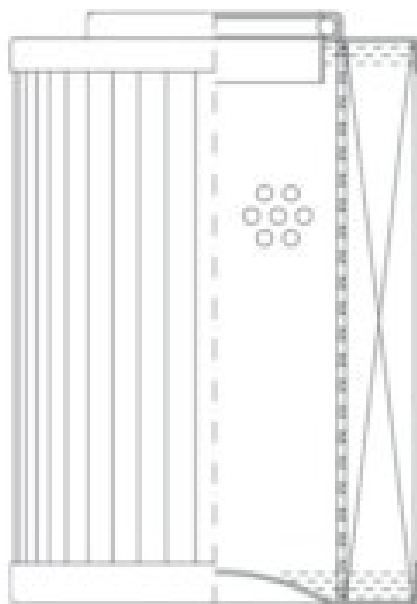

Buy Big, Save Big! - www.bigfilterstore.com - 866-673-0345

Technical Data for Big Filter #: BFS-DC5E9

[Click to view stock, pricing and volume discount information](#)

Filter Type Details

Part Type: Hydraulic
Filter Type: Return Line
Media: Glass
Seal Material: Viton
Fluid Type: HH / HL / HM / HV
Flow Direction: Outside-In

Dimensions (Inches)

Height: 20
O.D. Top: 3.07 **O.D. Bottom:** 3.07
I.D. Top: 1.6 **I.D. Bottom:**
Weight (lbs): 3.1

Rating

Micron 1: 5 **Beta Ratio 1:** 200/5.4
Micron 2: **Beta Ratio 2:** 1000/7.7
Flow Rate (GPM): **Capacity (gr):**
Collapse Pressure (psi): 290 **Burst Pressure (psi)**
Filter area (sq in):

Misc. Information

Thread Type:
Thread Size (in):
By-pass: No
Handle: No
Wrap: No

Contact Information

Big Filter Inc.
162 Kerr Dr.
Sault Ste. Marie, ON
P6A 5H9
Canada

Big Filter Inc.
605 Ridge St, #144
Sault Ste. Marie, MI
49783
USA