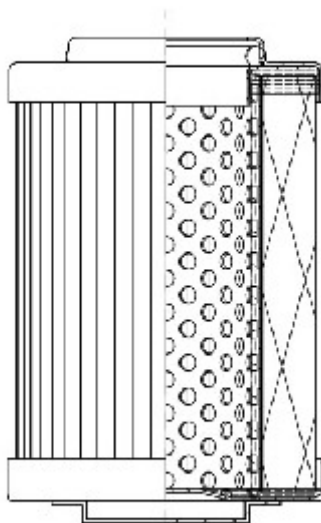

Buy Big, Save Big! - www.bigfilterstore.com - 866-673-0345

Technical Data for Big Filter #: BFS-DC618

[Click to view stock, pricing and volume discount information](#)

Filter Type Details

Part Type: Hydraulic
Filter Type: Pressure Line
Media: Glass
Seal Material: Viton
Fluid Type: HH / HL / HM / HV
Flow Direction: Outside-In

Dimensions (Inches)

Height: 3.39
O.D. Top: 2.18 **O.D. Bottom:** 2.21
I.D. Top: 1.12 **I.D. Bottom:**
Weight (lbs): 0.386

Rating

Micron 1: 10
Micron 2:
Flow Rate (GPM):
Collapse Pressure (psi): 145
Filter area (sq in): 110

Beta Ratio 1: 200/9.9
Beta Ratio 2: 1000/12.4
Capacity (gr):
Burst Pressure (psi)

Misc. Information

Thread Type:
Thread Size (in):
By-pass: No
Handle: No
Wrap: No

Contact Information

Big Filter Inc.
162 Kerr Dr.
Sault Ste. Marie, ON
P6A 5H9
Canada