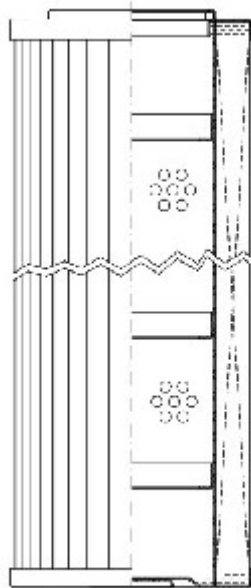

Buy Big, Save Big! - www.bigfilterstore.com - 866-673-0345

Technical Data for Big Filter #: BFS-DC61E

[Click to view stock, pricing and volume discount information](#)

Filter Type Details

Part Type: Hydraulic
Filter Type: Return Line
Media: Glass
Seal Material: Viton
Fluid Type: HH / HL / HM / HV
Flow Direction: Outside-In

Dimensions (Inches)

Height: 24.81
O.D. Top: 3.66 **O.D. Bottom:** 3.68
I.D. Top: 2.27 **I.D. Bottom:**
Weight (lbs): 4.36

Rating

Micron 1: 3 **Beta Ratio 1:** 200/3
Micron 2: **Beta Ratio 2:** 1000/4.5
Flow Rate (GPM): **Capacity (gr):**
Collapse Pressure (psi): 145 **Burst Pressure (psi)**
Filter area (sq in): 1614

Misc. Information

Thread Type:
Thread Size (in):
By-pass: No
Handle: No
Wrap: No

Contact Information

Big Filter Inc.
 162 Kerr Dr.
 Sault Ste. Marie, ON
 P6A 5H9
 Canada

Big Filter Inc.
 605 Ridge St, #144
 Sault Ste. Marie, MI
 49783
 USA