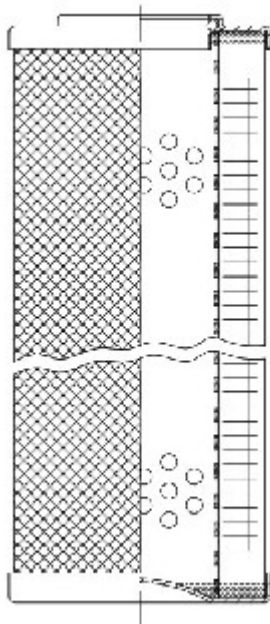

Buy Big, Save Big! - www.bigfilterstore.com - 866-673-0345

Technical Data for Big Filter #: BFS-DC623

[Click to view stock, pricing and volume discount information](#)

Filter Type Details

Part Type: Hydraulic
Filter Type: Pressure Line
Media: Glass
Seal Material: Viton
Fluid Type: HH / HL / HM / HV
Flow Direction: Outside-In

Dimensions (Inches)

Height: 16.06
O.D. Top: 3.56 **O.D. Bottom:** 3.56
I.D. Top: 1.9 **I.D. Bottom:**
Weight (lbs): 3.332

Rating

Micron 1: 20
Micron 2:
Flow Rate (GPM):
Collapse Pressure (psi): 290
Filter area (sq in): 1283

Beta Ratio 1: 200/20.7
Beta Ratio 2: 1000/26.6
Capacity (gr):
Burst Pressure (psi)

Misc. Information

Thread Type:
Thread Size (in):
By-pass: No
Handle: No
Wrap: Yes

Contact Information

Big Filter Inc.
162 Kerr Dr.
Sault Ste. Marie, ON
P6A 5H9
Canada