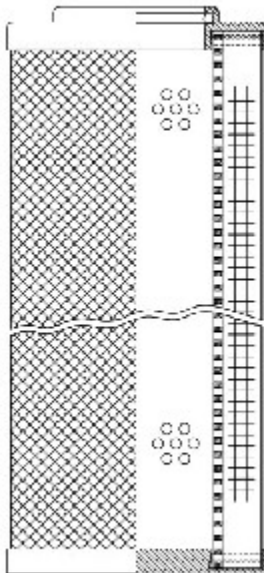

Contact Information

Big Filter Inc.
162 Kerr Dr.
Sault Ste. Marie, ON
P6A 5H9
Canada

Big Filter Inc.
605 Ridge St, #144
Sault Ste. Marie, MI
49783
USA

Toll Free: 866-673-0345
Direct: 705-255-2493

info@bigfilterstore.com
<https://www.bigfilterstore.com>