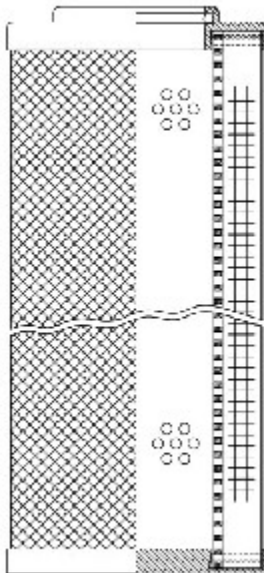

Buy Big, Save Big! - www.bigfilterstore.com - 866-673-0345

Technical Data for Big Filter #: BFS-DC629

[Click to view stock, pricing and volume discount information](#)

Filter Type Details

Part Type: Hydraulic
Filter Type: Pressure Line
Media: Glass
Seal Material: Viton
Fluid Type: HH / HL / HM / HV
Flow Direction: Outside-In

Dimensions (Inches)

Height: 16.06
O.D. Top: 3.56 **O.D. Bottom:** 3.56
I.D. Top: 1.9 **I.D. Bottom:**
Weight (lbs): 5.069

Rating

Micron 1: 20
Micron 2:
Flow Rate (GPM):
Collapse Pressure (psi): 3045
Filter area (sq in): 1237

Beta Ratio 1: 200/20.7
Beta Ratio 2: 1000/26.6
Capacity (gr):
Burst Pressure (psi)

Misc. Information

Thread Type:
Thread Size (in):
By-pass: No
Handle: No
Wrap: Yes

Contact Information

Big Filter Inc.
 162 Kerr Dr.
 Sault Ste. Marie, ON
 P6A 5H9
 Canada