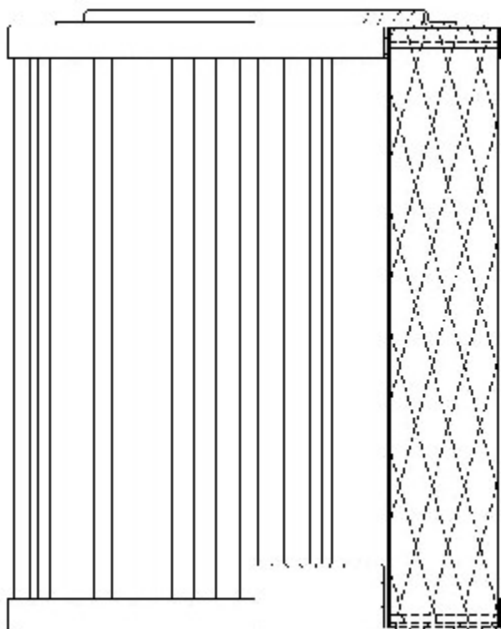

Buy Big, Save Big! - www.bigfilterstore.com - 866-673-0345

Technical Data for Big Filter #: BFS-DC62A

[Click to view stock, pricing and volume discount information](#)

Filter Type Details

Part Type: Hydraulic
Filter Type: Return Line
Media: Wire Mesh
Seal Material: Felt
Fluid Type: HH / HL / HM / HV
Flow Direction: Outside-In

Dimensions (Inches)

Height: 6.24
O.D. Top: 4.96 **O.D. Bottom:** 4.96
I.D. Top: 2.11 **I.D. Bottom:**
Weight (lbs): 5.987

Rating

Micron 1: 100 **Beta Ratio 1:**
Micron 2: **Beta Ratio 2:**
Flow Rate (GPM): **Capacity (gr):**
Collapse Pressure (psi): 145 **Burst Pressure (psi)**
Filter area (sq in): 848

Misc. Information

Thread Type:
Thread Size (in):
By-pass: No
Handle: No
Wrap: No

Contact Information

Big Filter Inc.
162 Kerr Dr.
Sault Ste. Marie, ON
P6A 5H9
Canada

Big Filter Inc.
605 Ridge St, #144
Sault Ste. Marie, MI
49783
USA