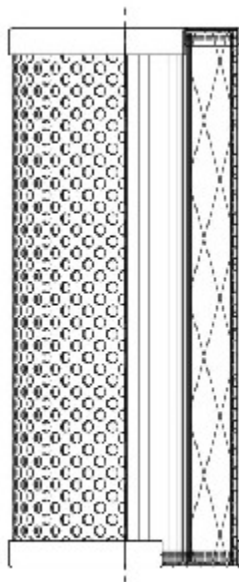

Buy Big, Save Big! - www.bigfilterstore.com - 866-673-0345

Technical Data for Big Filter #: BFS-DC632

[Click to view stock, pricing and volume discount information](#)

Filter Type Details

Part Type: Hydraulic
Filter Type: Return Line
Media: Glass
Seal Material:
Fluid Type: HH / HL / HM / HV
Flow Direction: Inside-Out

Dimensions (Inches)

Height: 5.51
O.D. Top: 2.36 **O.D. Bottom:** 2.36
I.D. Top: 1.18 **I.D. Bottom:** 0.71
Weight (lbs): 1.619

Rating

Micron 1: 10
Micron 2:
Flow Rate (GPM):
Collapse Pressure (psi): 145
Filter area (sq in):

Beta Ratio 1: 200/9.9
Beta Ratio 2: 1000/12.4
Capacity (gr):
Burst Pressure (psi)

Misc. Information

Thread Type:
Thread Size (in):
By-pass: No
Handle: No
Wrap: Yes

Contact Information

Big Filter Inc.
162 Kerr Dr.
Sault Ste. Marie, ON
P6A 5H9
Canada