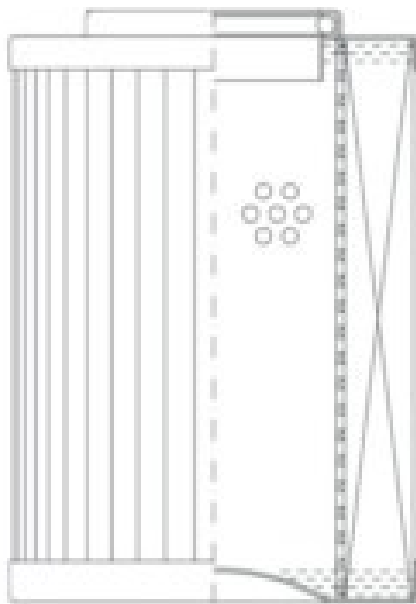

Contact Information

Big Filter Inc.
162 Kerr Dr.
Sault Ste. Marie, ON
P6A 5H9
Canada

Big Filter Inc.
605 Ridge St, #144
Sault Ste. Marie, MI
49783
USA

Toll Free: 866-673-0345
Direct: 705-255-2493

info@bigfilterstore.com
<https://www.bigfilterstore.com>