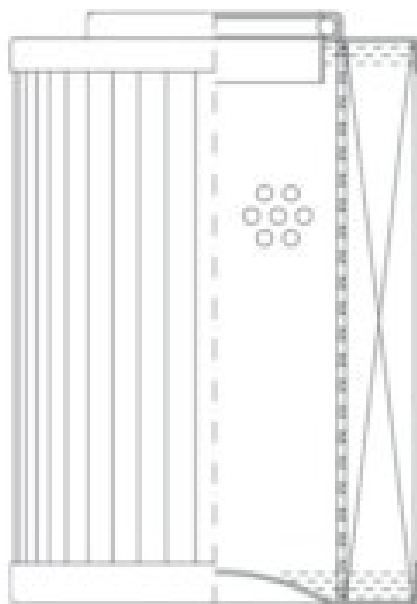

Buy Big, Save Big! - www.bigfilterstore.com - 866-673-0345

Technical Data for Big Filter #: BFS-DC644

[Click to view stock, pricing and volume discount information](#)

Filter Type Details

Part Type: Hydraulic
Filter Type: Return Line
Media: Glass
Seal Material: Viton
Fluid Type: HH / HL / HM / HV
Flow Direction: Outside-In

Dimensions (Inches)

Height: 12.91
O.D. Top: 3.94 **O.D. Bottom:** 3.94
I.D. Top: 2.37 **I.D. Bottom:**
Weight (lbs): 2.858

Rating

Micron 1: 10 **Beta Ratio 1:** 200/9.9
Micron 2: **Beta Ratio 2:** 1000/12.4
Flow Rate (GPM): **Capacity (gr):**
Collapse Pressure (psi):290 **Burst Pressure (psi)**
Filter area (sq in):

Misc. Information

Thread Type:
Thread Size (in):
By-pass: No
Handle: No
Wrap: No

Contact Information

Big Filter Inc.
 162 Kerr Dr.
 Sault Ste. Marie, ON
 P6A 5H9
 Canada

Big Filter Inc.
 605 Ridge St, #144
 Sault Ste. Marie, MI
 49783
 USA