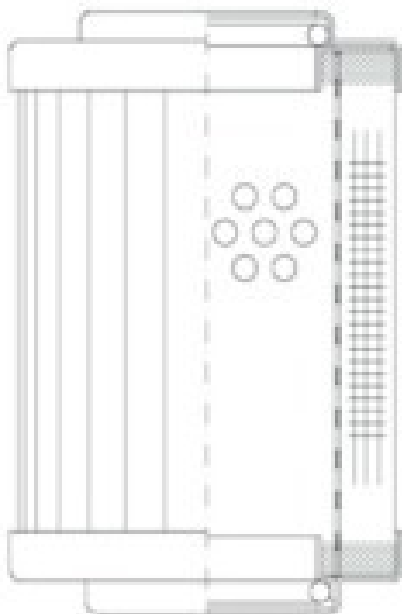

Buy Big, Save Big! - www.bigfilterstore.com - 866-673-0345

Technical Data for Big Filter #: BFS-DC649

[Click to view stock, pricing and volume discount information](#)

Filter Type Details

Part Type: Hydraulic
Filter Type: Return Line
Media: Glass
Seal Material: Viton
Fluid Type: HH / HL / HM / HV
Flow Direction: Outside-In

Dimensions (Inches)

Height: 25.71
O.D. Top: 3.94 **O.D. Bottom:** 3.94
I.D. Top: 2.37 **I.D. Bottom:** 2.37
Weight (lbs): 5.266

Rating

Micron 1: 5 **Beta Ratio 1:** 200/5.4
Micron 2: **Beta Ratio 2:** 1000/7.7
Flow Rate (GPM): **Capacity (gr):**
Collapse Pressure (psi): 290 **Burst Pressure (psi)**
Filter area (sq in): 2023

Misc. Information

Thread Type:
Thread Size (in):
By-pass: No
Handle: No
Wrap: No

Contact Information

Big Filter Inc.
162 Kerr Dr.
Sault Ste. Marie, ON
P6A 5H9
Canada

Big Filter Inc.
605 Ridge St, #144
Sault Ste. Marie, MI
49783
USA