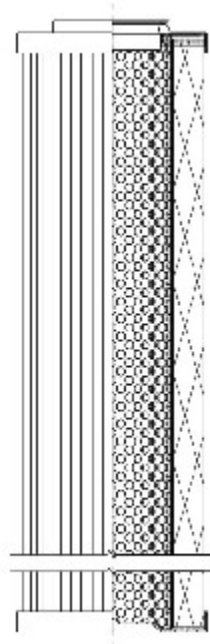

Buy Big, Save Big! - www.bigfilterstore.com - 866-673-0345

Technical Data for Big Filter #: BFS-DC698

[Click to view stock, pricing and volume discount information](#)

Filter Type Details

Part Type: Hydraulic
Filter Type: Return Line
Media: Wire Mesh
Seal Material: Viton
Fluid Type: HH / HL / HM / HV
Flow Direction: Outside-In

Dimensions (Inches)

Height: 11.61
O.D. Top: 2.52 **O.D. Bottom:** 2.52
I.D. Top: 1.27 **I.D. Bottom:**
Weight (lbs): 1.13

Rating

Micron 1: 60
Micron 2:
Flow Rate (GPM):
Collapse Pressure (psi):290
Filter area (sq in):

Beta Ratio 1:
Beta Ratio 2:
Capacity (gr):
Burst Pressure (psi)

Misc. Information

Thread Type:
Thread Size (in):
By-pass: No
Handle: No
Wrap: No

Contact Information

Big Filter Inc.
162 Kerr Dr.
Sault Ste. Marie, ON
P6A 5H9
Canada