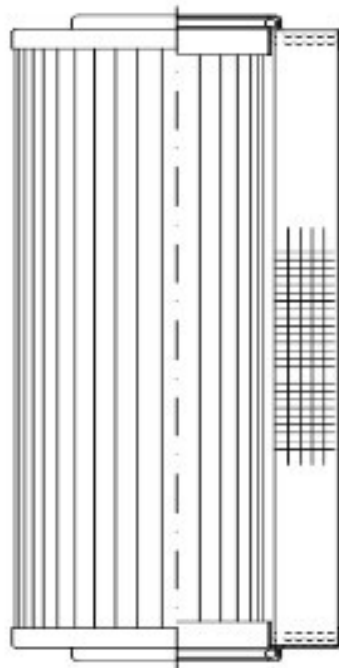

Contact Information

Big Filter Inc.
162 Kerr Dr.
Sault Ste. Marie, ON
P6A 5H9
Canada

Big Filter Inc.
605 Ridge St, #144
Sault Ste. Marie, MI
49783
USA

Toll Free: 866-673-0345
Direct: 705-255-2493

info@bigfilterstore.com
<https://www.bigfilterstore.com>