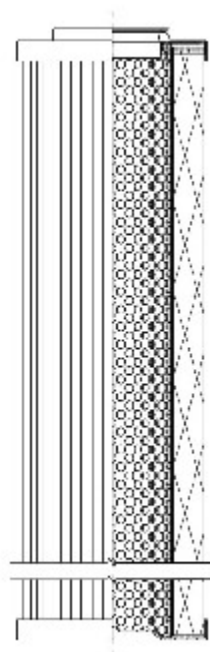

Contact Information

Big Filter Inc.
162 Kerr Dr.
Sault Ste. Marie, ON
P6A 5H9
Canada

Big Filter Inc.
605 Ridge St, #144
Sault Ste. Marie, MI
49783
USA

Toll Free: 866-673-0345
Direct: 705-255-2493

info@bigfilterstore.com
<https://www.bigfilterstore.com>