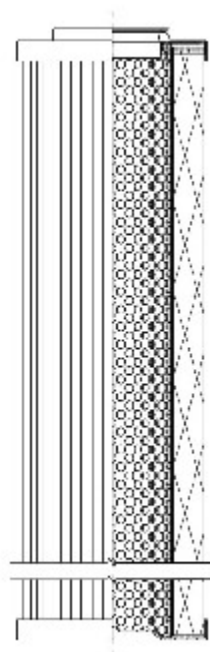

Buy Big, Save Big! - www.bigfilterstore.com - 866-673-0345

Technical Data for Big Filter #: BFS-DE14F

[Click to view stock, pricing and volume discount information](#)

Filter Type Details

Part Type: Hydraulic
Filter Type: Return Line
Media: Glass
Seal Material: Viton
Fluid Type: HH / HL / HM / HV
Flow Direction: Outside-In

Dimensions (Inches)

Height: 4.41
O.D. Top: 2.52 **O.D. Bottom:** 2.52
I.D. Top: 1.27 **I.D. Bottom:**
Weight (lbs): 0.52

Rating

Micron 1: 5 **Beta Ratio 1:** 200/5.4
Micron 2: **Beta Ratio 2:** 1000/7.7
Flow Rate (GPM): **Capacity (gr):**
Collapse Pressure (psi): 290 **Burst Pressure (psi)**
Filter area (sq in):

Misc. Information

Thread Type:
Thread Size (in):
By-pass: No
Handle: No
Wrap: No

Contact Information

Big Filter Inc.
162 Kerr Dr.
Sault Ste. Marie, ON
P6A 5H9
Canada

Big Filter Inc.
605 Ridge St, #144
Sault Ste. Marie, MI
49783
USA