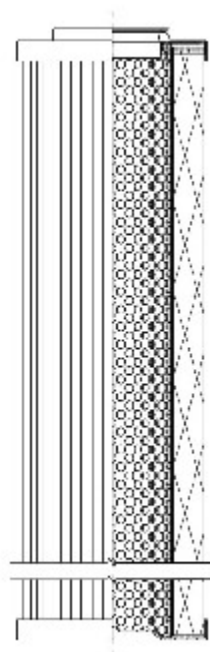

Buy Big, Save Big! - www.bigfilterstore.com - 866-673-0345

Technical Data for Big Filter #: BFS-DE155

[Click to view stock, pricing and volume discount information](#)

Filter Type Details

Part Type: Hydraulic
Filter Type: Return Line
Media: Glass
Seal Material: Viton
Fluid Type: HH / HL / HM / HV
Flow Direction: Outside-In

Dimensions (Inches)

Height: 4.41
O.D. Top: 2.52 **O.D. Bottom:** 2.52
I.D. Top: 1.27 **I.D. Bottom:**
Weight (lbs): 0.52

Rating

Micron 1: 10
Micron 2:
Flow Rate (GPM):
Collapse Pressure (psi): 290
Filter area (sq in):

Beta Ratio 1: 200/9.9
Beta Ratio 2: 1000/12.4
Capacity (gr):
Burst Pressure (psi)

Misc. Information

Thread Type:
Thread Size (in):
By-pass: No
Handle: No
Wrap: No

Contact Information

Big Filter Inc.
162 Kerr Dr.
Sault Ste. Marie, ON
P6A 5H9
Canada