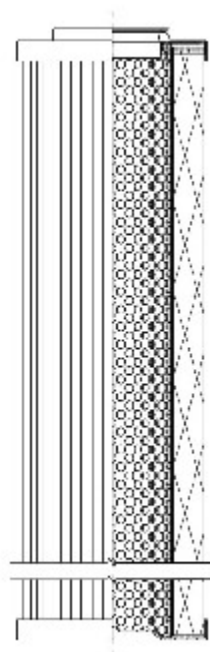

Buy Big, Save Big! - www.bigfilterstore.com - 866-673-0345

Technical Data for Big Filter #: BFS-DE15B

[Click to view stock, pricing and volume discount information](#)

Filter Type Details

Part Type: Hydraulic
Filter Type: Return Line
Media: Glass
Seal Material: Viton
Fluid Type: HH / HL / HM / HV
Flow Direction: Outside-In

Dimensions (Inches)

Height: 4.41
O.D. Top: 2.52 **O.D. Bottom:** 2.52
I.D. Top: 1.27 **I.D. Bottom:**
Weight (lbs): 0.52

Rating

Micron 1: 15 **Beta Ratio 1:** 200/15
Micron 2: **Beta Ratio 2:** 1000/18
Flow Rate (GPM): **Capacity (gr):**
Collapse Pressure (psi): 290 **Burst Pressure (psi)**
Filter area (sq in):

Misc. Information

Thread Type:
Thread Size (in):
By-pass: No
Handle: No
Wrap: No

Contact Information

Big Filter Inc.
162 Kerr Dr.
Sault Ste. Marie, ON
P6A 5H9
Canada

Big Filter Inc.
605 Ridge St, #144
Sault Ste. Marie, MI
49783
USA