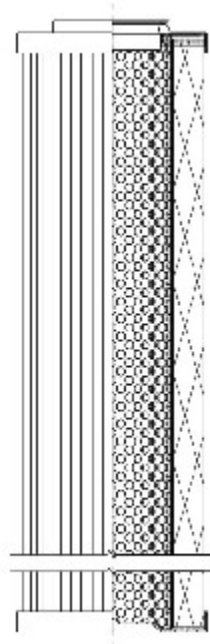

Buy Big, Save Big! - www.bigfilterstore.com - 866-673-0345

Technical Data for Big Filter #: BFS-DE16D

[Click to view stock, pricing and volume discount information](#)

Filter Type Details

Part Type: Hydraulic
Filter Type: Return Line
Media: Wire Mesh
Seal Material: Viton
Fluid Type: HH / HL / HM / HV
Flow Direction: Outside-In

Dimensions (Inches)

Height: 4.41
O.D. Top: 2.52 **O.D. Bottom:** 2.52
I.D. Top: 1.27 **I.D. Bottom:**
Weight (lbs): 0.52

Rating

Micron 1: 125
Micron 2:
Flow Rate (GPM):
Collapse Pressure (psi): 290
Filter area (sq in):

Beta Ratio 1:
Beta Ratio 2:
Capacity (gr):
Burst Pressure (psi)

Misc. Information

Thread Type:
Thread Size (in):
By-pass: No
Handle: No
Wrap: No

Contact Information

Big Filter Inc.
162 Kerr Dr.
Sault Ste. Marie, ON
P6A 5H9
Canada