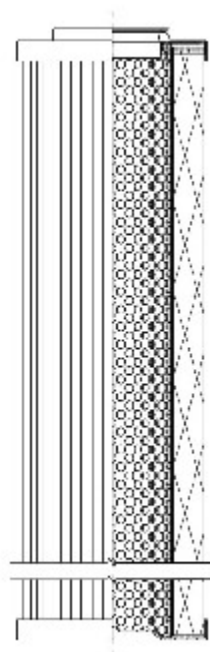

Buy Big, Save Big! - www.bigfilterstore.com - 866-673-0345

Technical Data for Big Filter #: BFS-DE179

[Click to view stock, pricing and volume discount information](#)

Filter Type Details

Part Type: Hydraulic
Filter Type: Return Line
Media: Cellulose
Seal Material: Viton
Fluid Type: HH / HL / HM / HV
Flow Direction: Outside-In

Dimensions (Inches)

Height: 4.41
O.D. Top: 2.52 **O.D. Bottom:** 2.52
I.D. Top: 1.27 **I.D. Bottom:**
Weight (lbs): 0.52

Rating

Micron 1: 10 **Beta Ratio 1:** 2/10
Micron 2: **Beta Ratio 2:**
Flow Rate (GPM): **Capacity (gr):**
Collapse Pressure (psi): 290 **Burst Pressure (psi)**
Filter area (sq in):

Misc. Information

Thread Type:
Thread Size (in):
By-pass: No
Handle: No
Wrap: No

Contact Information

Big Filter Inc.
162 Kerr Dr.
Sault Ste. Marie, ON
P6A 5H9
Canada

Big Filter Inc.
605 Ridge St, #144
Sault Ste. Marie, MI
49783
USA