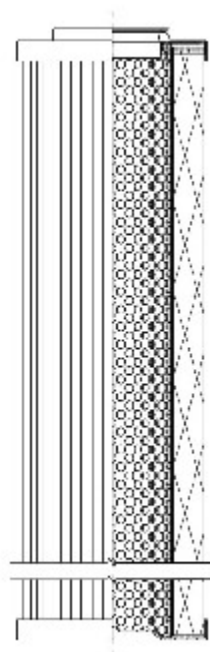

Buy Big, Save Big! - www.bigfilterstore.com - 866-673-0345

Technical Data for Big Filter #: BFS-DE17F

[Click to view stock, pricing and volume discount information](#)

Filter Type Details

Part Type: Hydraulic
Filter Type: Return Line
Media: Cellulose
Seal Material: Viton
Fluid Type: HH / HL / HM / HV
Flow Direction: Outside-In

Dimensions (Inches)

Height: 4.41
O.D. Top: 2.52 **O.D. Bottom:** 2.52
I.D. Top: 1.27 **I.D. Bottom:**
Weight (lbs): 0.52

Rating

Micron 1: 25 **Beta Ratio 1:** 2/25
Micron 2: **Beta Ratio 2:**
Flow Rate (GPM): **Capacity (gr):**
Collapse Pressure (psi): 290 **Burst Pressure (psi)**
Filter area (sq in):

Misc. Information

Thread Type:
Thread Size (in):
By-pass: No
Handle: No
Wrap: No

Contact Information

Big Filter Inc.
162 Kerr Dr.
Sault Ste. Marie, ON
P6A 5H9
Canada

Big Filter Inc.
605 Ridge St, #144
Sault Ste. Marie, MI
49783
USA