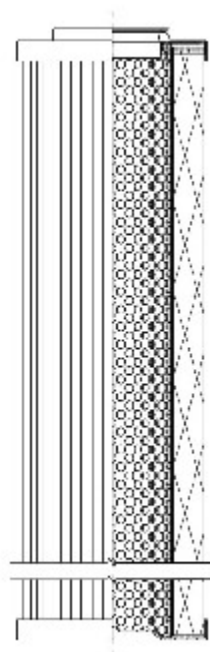

Buy Big, Save Big! - www.bigfilterstore.com - 866-673-0345

Technical Data for Big Filter #: BFS-DE185

[Click to view stock, pricing and volume discount information](#)

Filter Type Details

Part Type: Hydraulic
Filter Type: Return Line
Media: Glass
Seal Material: Viton
Fluid Type: HH / HL / HM / HV
Flow Direction: Outside-In

Dimensions (Inches)

Height: 5.71
O.D. Top: 252 **O.D. Bottom:** 2.52
I.D. Top: 1.27 **I.D. Bottom:**
Weight (lbs): 0.65

Rating

Micron 1: 3 **Beta Ratio 1:** 200/3
Micron 2: **Beta Ratio 2:** 1000/4.5
Flow Rate (GPM): **Capacity (gr):**
Collapse Pressure (psi): 290 **Burst Pressure (psi)**
Filter area (sq in):

Misc. Information

Thread Type:
Thread Size (in):
By-pass: No
Handle: No
Wrap: No

Contact Information

Big Filter Inc.
162 Kerr Dr.
Sault Ste. Marie, ON
P6A 5H9
Canada

Big Filter Inc.
605 Ridge St, #144
Sault Ste. Marie, MI
49783
USA