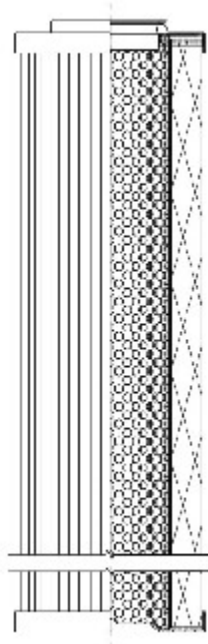

Buy Big, Save Big! - www.bigfilterstore.com - 866-673-0345

Technical Data for Big Filter #: BFS-DE1A3

[Click to view stock, pricing and volume discount information](#)

Filter Type Details

Part Type: Hydraulic
Filter Type: Return Line
Media: Wire Mesh
Seal Material: Viton
Fluid Type: HH / HL / HM / HV
Flow Direction: Outside-In

Dimensions (Inches)

Height: 5.71
O.D. Top: 2.52 **O.D. Bottom:** 2.52
I.D. Top: 1.27 **I.D. Bottom:**
Weight (lbs): 0.65

Rating

Micron 1: 25
Micron 2:
Flow Rate (GPM):
Collapse Pressure (psi):290
Filter area (sq in):

Beta Ratio 1:
Beta Ratio 2:
Capacity (gr):
Burst Pressure (psi)

Misc. Information

Thread Type:
Thread Size (in):
By-pass: No
Handle: No
Wrap: No

Contact Information

Big Filter Inc.
162 Kerr Dr.
Sault Ste. Marie, ON
P6A 5H9
Canada