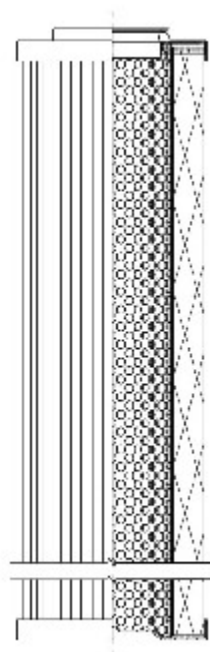

Buy Big, Save Big! - www.bigfilterstore.com - 866-673-0345

Technical Data for Big Filter #: BFS-DE1AF

[Click to view stock, pricing and volume discount information](#)

Filter Type Details

Part Type: Hydraulic
Filter Type: Return Line
Media: Wire Mesh
Seal Material: Viton
Fluid Type: HH / HL / HM / HV
Flow Direction: Outside-In

Dimensions (Inches)

Height: 5.71
O.D. Top: 2.52 **O.D. Bottom:** 2.52
I.D. Top: 1.27 **I.D. Bottom:**
Weight (lbs): 0.65

Rating

Micron 1: 60
Micron 2:
Flow Rate (GPM):
Collapse Pressure (psi):290
Filter area (sq in):

Beta Ratio 1:
Beta Ratio 2:
Capacity (gr):
Burst Pressure (psi)

Misc. Information

Thread Type:
Thread Size (in):
By-pass: No
Handle: No
Wrap: No

Contact Information

Big Filter Inc.
162 Kerr Dr.
Sault Ste. Marie, ON
P6A 5H9
Canada