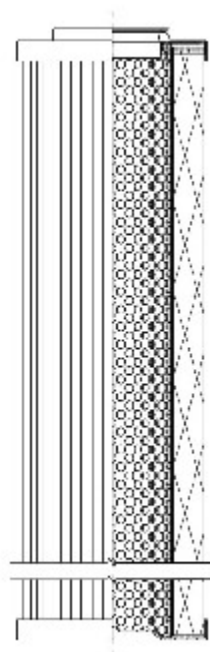

Buy Big, Save Big! - www.bigfilterstore.com - 866-673-0345

Technical Data for Big Filter #: BFS-DE1B5

[Click to view stock, pricing and volume discount information](#)

Filter Type Details

Part Type: Hydraulic
Filter Type: Return Line
Media: Cellulose
Seal Material: Viton
Fluid Type: HH / HL / HM / HV
Flow Direction: Outside-In

Dimensions (Inches)

Height: 5.71
O.D. Top: 2.52 **O.D. Bottom:** 2.52
I.D. Top: 1.27 **I.D. Bottom:**
Weight (lbs): 0.65

Rating

Micron 1: 10 **Beta Ratio 1:** 2/10
Micron 2: **Beta Ratio 2:**
Flow Rate (GPM): **Capacity (gr):**
Collapse Pressure (psi):290 **Burst Pressure (psi)**
Filter area (sq in):

Misc. Information

Thread Type:
Thread Size (in):
By-pass: No
Handle: No
Wrap: No

Contact Information

Big Filter Inc.
 162 Kerr Dr.
 Sault Ste. Marie, ON
 P6A 5H9
 Canada

Big Filter Inc.
 605 Ridge St, #144
 Sault Ste. Marie, MI
 49783
 USA