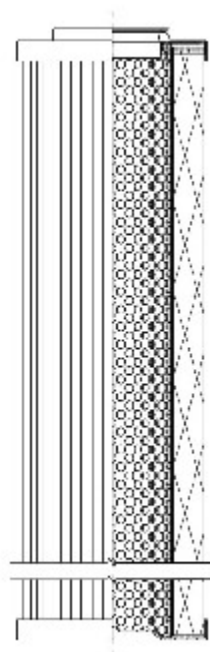

Buy Big, Save Big! - www.bigfilterstore.com - 866-673-0345

Technical Data for Big Filter #: BFS-DE1BB

[Click to view stock, pricing and volume discount information](#)

Filter Type Details

Part Type: Hydraulic
Filter Type: Return Line
Media: Cellulose
Seal Material: Viton
Fluid Type: HH / HL / HM / HV
Flow Direction: Outside-In

Dimensions (Inches)

Height: 5.71
O.D. Top: 2.52 **O.D. Bottom:** 2.52
I.D. Top: 1.27 **I.D. Bottom:**
Weight (lbs): 0.65

Rating

Micron 1: 25 **Beta Ratio 1:** 2/25
Micron 2: **Beta Ratio 2:**
Flow Rate (GPM): **Capacity (gr):**
Collapse Pressure (psi): 290 **Burst Pressure (psi)**
Filter area (sq in):

Misc. Information

Thread Type:
Thread Size (in):
By-pass: No
Handle: No
Wrap: No

Contact Information

Big Filter Inc.
162 Kerr Dr.
Sault Ste. Marie, ON
P6A 5H9
Canada

Big Filter Inc.
605 Ridge St, #144
Sault Ste. Marie, MI
49783
USA