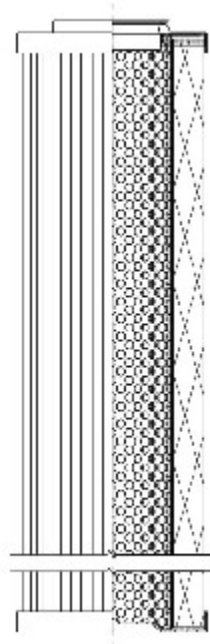

Buy Big, Save Big! - www.bigfilterstore.com - 866-673-0345

Technical Data for Big Filter #: BFS-DE1C1

[Click to view stock, pricing and volume discount information](#)

Filter Type Details

Part Type: Hydraulic
Filter Type: Return Line
Media: Glass
Seal Material: Viton
Fluid Type: HH / HL / HM / HV
Flow Direction: Outside-In

Dimensions (Inches)

Height: 7.68
O.D. Top: 2.52 **O.D. Bottom:** 2.52
I.D. Top: 1.27 **I.D. Bottom:**
Weight (lbs): 0.8

Rating

Micron 1: 3 **Beta Ratio 1:** 200/3
Micron 2: **Beta Ratio 2:** 1000/4.5
Flow Rate (GPM):
Collapse Pressure (psi): 290
Filter area (sq in):
Capacity (gr):
Burst Pressure (psi)

Misc. Information

Thread Type:
Thread Size (in):
By-pass: No
Handle: No
Wrap: No

Contact Information

Big Filter Inc.
 162 Kerr Dr.
 Sault Ste. Marie, ON
 P6A 5H9
 Canada

Big Filter Inc.
 605 Ridge St, #144
 Sault Ste. Marie, MI
 49783
 USA