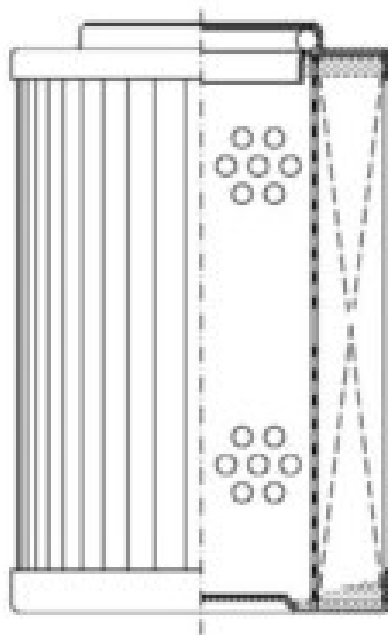

Buy Big, Save Big! - www.bigfilterstore.com - 866-673-0345

Technical Data for Big Filter #: BFS-DE235

[Click to view stock, pricing and volume discount information](#)

Filter Type Details

Part Type: Hydraulic
Filter Type: Pressure Line
Media: Wire Mesh
Seal Material: Viton
Fluid Type: HH / HL / HM / HV
Flow Direction: Outside-In

Dimensions (Inches)

Height: 2.95
O.D. Top: 1.97 **O.D. Bottom:** 1.97
I.D. Top: 0.96 **I.D. Bottom:**
Weight (lbs): 0.212

Rating

Micron 1: 25
Micron 2:
Flow Rate (GPM):
Collapse Pressure (psi):305
Filter area (sq in):

Beta Ratio 1:
Beta Ratio 2:
Capacity (gr):
Burst Pressure (psi)

Misc. Information

Thread Type:
Thread Size (in):
By-pass: No
Handle: No
Wrap: No

Contact Information

Big Filter Inc.
162 Kerr Dr.
Sault Ste. Marie, ON
P6A 5H9
Canada