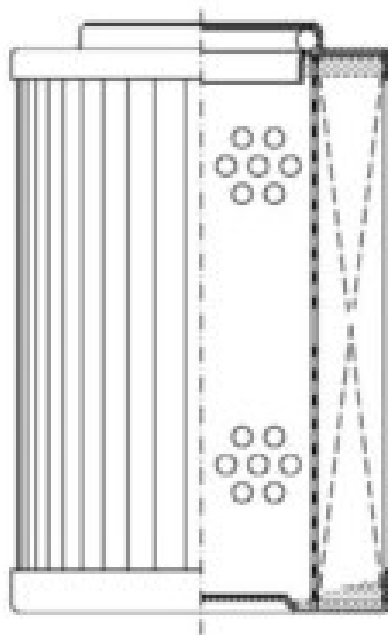

Buy Big, Save Big! - www.bigfilterstore.com - 866-673-0345

Technical Data for Big Filter #: BFS-DE236

[Click to view stock, pricing and volume discount information](#)

Filter Type Details

Part Type: Hydraulic
Filter Type: Pressure Line
Media: Wire Mesh
Seal Material: Viton
Fluid Type: HH / HL / HM / HV
Flow Direction: Outside-In

Dimensions (Inches)

Height: 2.95
O.D. Top: 1.97 **O.D. Bottom:** 1.97
I.D. Top: 0.96 **I.D. Bottom:**
Weight (lbs): 0.212

Rating

Micron 1: 60
Micron 2:
Flow Rate (GPM):
Collapse Pressure (psi):305
Filter area (sq in):

Beta Ratio 1:
Beta Ratio 2:
Capacity (gr):
Burst Pressure (psi)

Misc. Information

Thread Type:
Thread Size (in):
By-pass: No
Handle: No
Wrap: No

Contact Information

Big Filter Inc.
162 Kerr Dr.
Sault Ste. Marie, ON
P6A 5H9
Canada