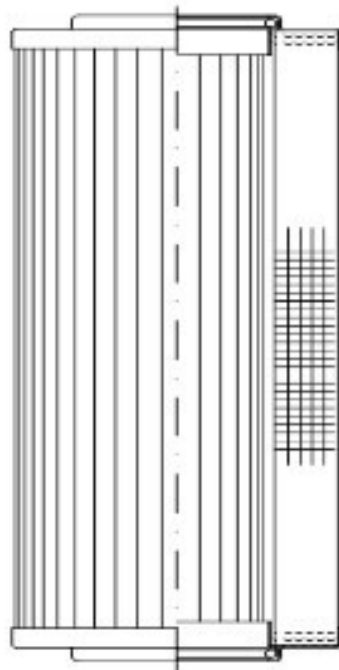

Buy Big, Save Big! - www.bigfilterstore.com - 866-673-0345

Technical Data for Big Filter #: BFS-DF5A3

[Click to view stock, pricing and volume discount information](#)

Filter Type Details

Part Type: Hydraulic
Filter Type: Coreless
Media: Glass
Seal Material: Viton
Fluid Type: HH / HL / HM / HV
Flow Direction: Outside-In

Dimensions (Inches)

Height: 4.76
O.D. Top: 3.12 **O.D. Bottom:** 3.12
I.D. Top: 1.72 **I.D. Bottom:** 1.72
Weight (lbs): 0.48

Rating

Micron 1: 3 **Beta Ratio 1:** 200/3
Micron 2: **Beta Ratio 2:** 1000/4.5
Flow Rate (GPM): **Capacity (gr):**
Collapse Pressure (psi): 150 **Burst Pressure (psi)**
Filter area (sq in):

Misc. Information

Thread Type:
Thread Size (in):
By-pass: No
Handle: No
Wrap: No

Contact Information

Big Filter Inc.
162 Kerr Dr.
Sault Ste. Marie, ON
P6A 5H9
Canada

Big Filter Inc.
605 Ridge St, #144
Sault Ste. Marie, MI
49783
USA