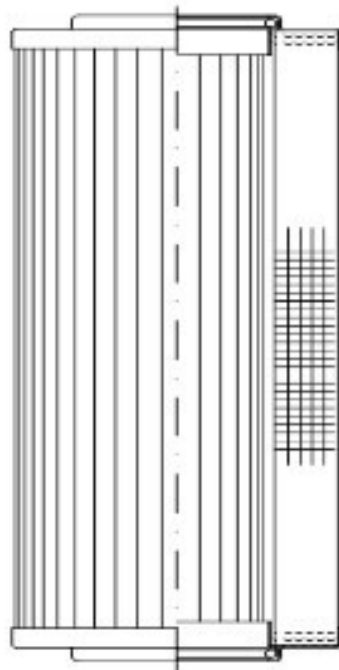

Buy Big, Save Big! - www.bigfilterstore.com - 866-673-0345

Technical Data for Big Filter #: BFS-DF5A6

[Click to view stock, pricing and volume discount information](#)

Filter Type Details

Part Type: Hydraulic
Filter Type: Coreless
Media: Glass
Seal Material: Viton
Fluid Type: HH / HL / HM / HV
Flow Direction: Outside-In

Dimensions (Inches)

Height: 4.76
O.D. Top: 3.12 **O.D. Bottom:** 3.12
I.D. Top: 1.72 **I.D. Bottom:** 1.72
Weight (lbs): 0.48

Rating

Micron 1: 10
Micron 2:
Flow Rate (GPM):
Collapse Pressure (psi):150
Filter area (sq in):

Beta Ratio 1: 200/9.9
Beta Ratio 2: 1000/12.4
Capacity (gr):
Burst Pressure (psi)

Misc. Information

Thread Type:
Thread Size (in):
By-pass: No
Handle: No
Wrap: No

Contact Information

Big Filter Inc.
162 Kerr Dr.
Sault Ste. Marie, ON
P6A 5H9
Canada