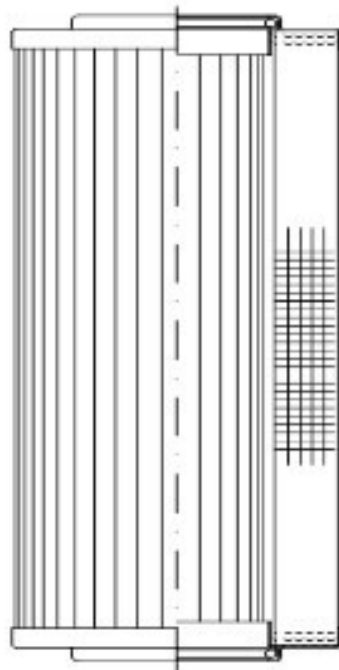

Buy Big, Save Big! - www.bigfilterstore.com - 866-673-0345

Technical Data for Big Filter #: BFS-DF5A7

[Click to view stock, pricing and volume discount information](#)

Filter Type Details

Part Type: Hydraulic
Filter Type: Coreless
Media: Glass
Seal Material: Viton
Fluid Type: HH / HL / HM / HV
Flow Direction: Outside-In

Dimensions (Inches)

Height: 4.76
O.D. Top: 3.12 **O.D. Bottom:** 3.12
I.D. Top: 1.72 **I.D. Bottom:** 1.72
Weight (lbs): 0.48

Rating

Micron 1: 25
Micron 2:
Flow Rate (GPM):
Collapse Pressure (psi):150
Filter area (sq in):

Beta Ratio 1: 200/25.5
Beta Ratio 2: 1000/30.4
Capacity (gr):
Burst Pressure (psi)

Misc. Information

Thread Type:
Thread Size (in):
By-pass: No
Handle: No
Wrap: No

Contact Information

Big Filter Inc.
162 Kerr Dr.
Sault Ste. Marie, ON
P6A 5H9
Canada