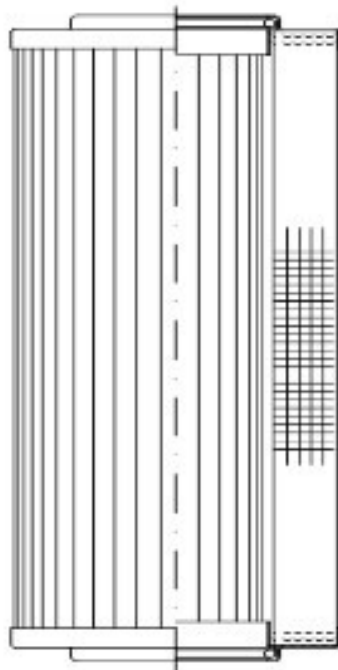

Buy Big, Save Big! - www.bigfilterstore.com - 866-673-0345

Technical Data for Big Filter #: BFS-DF5AA

[Click to view stock, pricing and volume discount information](#)

Filter Type Details

Part Type: Hydraulic
Filter Type: Coreless
Media: Glass
Seal Material: Viton
Fluid Type: HH / HL / HM / HV
Flow Direction: Outside-In

Dimensions (Inches)

Height: 13.07
O.D. Top: 3.12 **O.D. Bottom:** 3.12
I.D. Top: 1.72 **I.D. Bottom:** 1.72
Weight (lbs): 0.48

Rating

Micron 1: 3 **Beta Ratio 1:** 200/3
Micron 2: **Beta Ratio 2:** 1000/4.5
Flow Rate (GPM): **Capacity (gr):**
Collapse Pressure (psi):150 **Burst Pressure (psi)**
Filter area (sq in):

Misc. Information

Thread Type:
Thread Size (in):
By-pass: No
Handle: No
Wrap: No

Contact Information

Big Filter Inc.
162 Kerr Dr.
Sault Ste. Marie, ON
P6A 5H9
Canada

Big Filter Inc.
605 Ridge St, #144
Sault Ste. Marie, MI
49783
USA