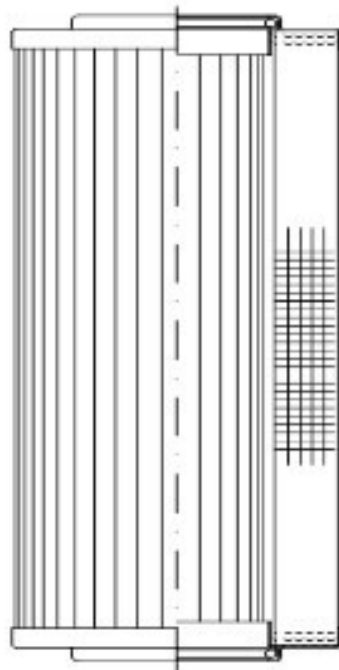

Buy Big, Save Big! - www.bigfilterstore.com - 866-673-0345

Technical Data for Big Filter #: BFS-DF5AC

[Click to view stock, pricing and volume discount information](#)

Filter Type Details

Part Type: Hydraulic
Filter Type: Coreless
Media: Glass
Seal Material: Viton
Fluid Type: HH / HL / HM / HV
Flow Direction: Outside-In

Dimensions (Inches)

Height: 13.07
O.D. Top: 3.12 **O.D. Bottom:** 3.12
I.D. Top: 1.72 **I.D. Bottom:** 1.72
Weight (lbs): 0.48

Rating

Micron 1: 10
Micron 2:
Flow Rate (GPM):
Collapse Pressure (psi):150
Filter area (sq in):

Beta Ratio 1: 200/9.9
Beta Ratio 2: 1000/12.4
Capacity (gr):
Burst Pressure (psi)

Misc. Information

Thread Type:
Thread Size (in):
By-pass: No
Handle: No
Wrap: No

Contact Information

Big Filter Inc.
 162 Kerr Dr.
 Sault Ste. Marie, ON
 P6A 5H9
 Canada