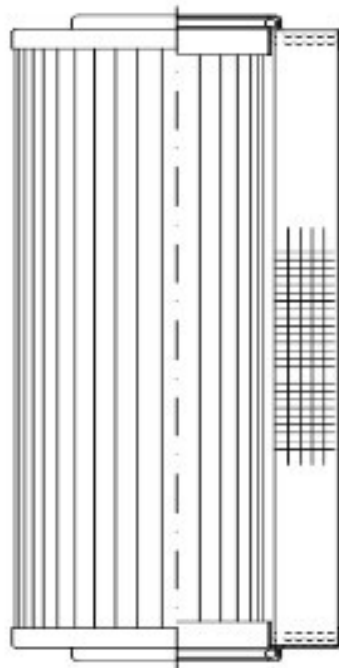

Buy Big, Save Big! - www.bigfilterstore.com - 866-673-0345

Technical Data for Big Filter #: BFS-DF5AD

[Click to view stock, pricing and volume discount information](#)

Filter Type Details

Part Type: Hydraulic
Filter Type: Coreless
Media: Glass
Seal Material: Viton
Fluid Type: HH / HL / HM / HV
Flow Direction: Outside-In

Dimensions (Inches)

Height: 13.07
O.D. Top: 3.12 **O.D. Bottom:** 3.12
I.D. Top: 1.72 **I.D. Bottom:** 1.72
Weight (lbs): 0.48

Rating

Micron 1: 25
Micron 2:
Flow Rate (GPM):
Collapse Pressure (psi):150
Filter area (sq in):

Beta Ratio 1: 200/25.5
Beta Ratio 2: 1000/30.4
Capacity (gr):
Burst Pressure (psi)

Misc. Information

Thread Type:
Thread Size (in):
By-pass: No
Handle: No
Wrap: No

Contact Information

Big Filter Inc.
162 Kerr Dr.
Sault Ste. Marie, ON
P6A 5H9
Canada