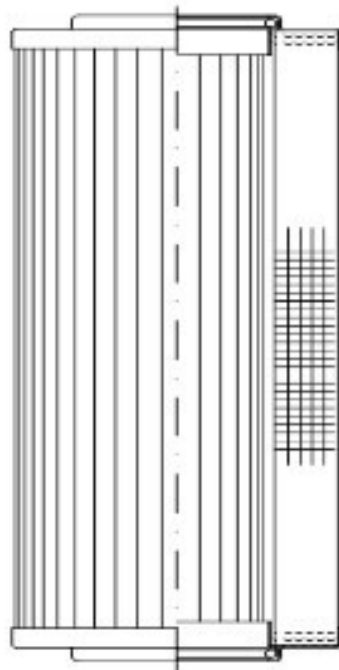

Buy Big, Save Big! - www.bigfilterstore.com - 866-673-0345

Technical Data for Big Filter #: BFS-DF5B3

[Click to view stock, pricing and volume discount information](#)

Filter Type Details

Part Type: Hydraulic
Filter Type: Coreless
Media: Glass
Seal Material: Viton
Fluid Type: HH / HL / HM / HV
Flow Direction: Outside-In

Dimensions (Inches)

Height: 8.31
O.D. Top: 3.12 **O.D. Bottom:** 3.12
I.D. Top: 1.72 **I.D. Bottom:** 1.72
Weight (lbs): 0.68

Rating

Micron 1: 3 **Beta Ratio 1:** 200/3
Micron 2: **Beta Ratio 2:** 1000/4.5
Flow Rate (GPM): **Capacity (gr):**
Collapse Pressure (psi): 150 **Burst Pressure (psi)**
Filter area (sq in):

Misc. Information

Thread Type:
Thread Size (in):
By-pass: No
Handle: No
Wrap: No

Contact Information

Big Filter Inc.
162 Kerr Dr.
Sault Ste. Marie, ON
P6A 5H9
Canada

Big Filter Inc.
605 Ridge St, #144
Sault Ste. Marie, MI
49783
USA