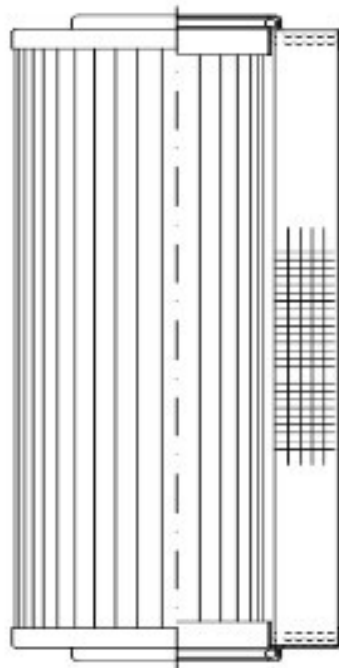

Buy Big, Save Big! - www.bigfilterstore.com - 866-673-0345

Technical Data for Big Filter #: BFS-DF5B5

[Click to view stock, pricing and volume discount information](#)

Filter Type Details

Part Type: Hydraulic
Filter Type: Coreless
Media: Glass
Seal Material: Viton
Fluid Type: HH / HL / HM / HV
Flow Direction: Outside-In

Dimensions (Inches)

Height: 8.31
O.D. Top: 3.12 **O.D. Bottom:** 3.12
I.D. Top: 1.72 **I.D. Bottom:** 1.72
Weight (lbs): 0.68

Rating

Micron 1: 10
Micron 2:
Flow Rate (GPM):
Collapse Pressure (psi):150
Filter area (sq in):

Beta Ratio 1: 200/9.9
Beta Ratio 2: 1000/12.4
Capacity (gr):
Burst Pressure (psi)

Misc. Information

Thread Type:
Thread Size (in):
By-pass: No
Handle: No
Wrap: No

Contact Information

Big Filter Inc.
162 Kerr Dr.
Sault Ste. Marie, ON
P6A 5H9
Canada